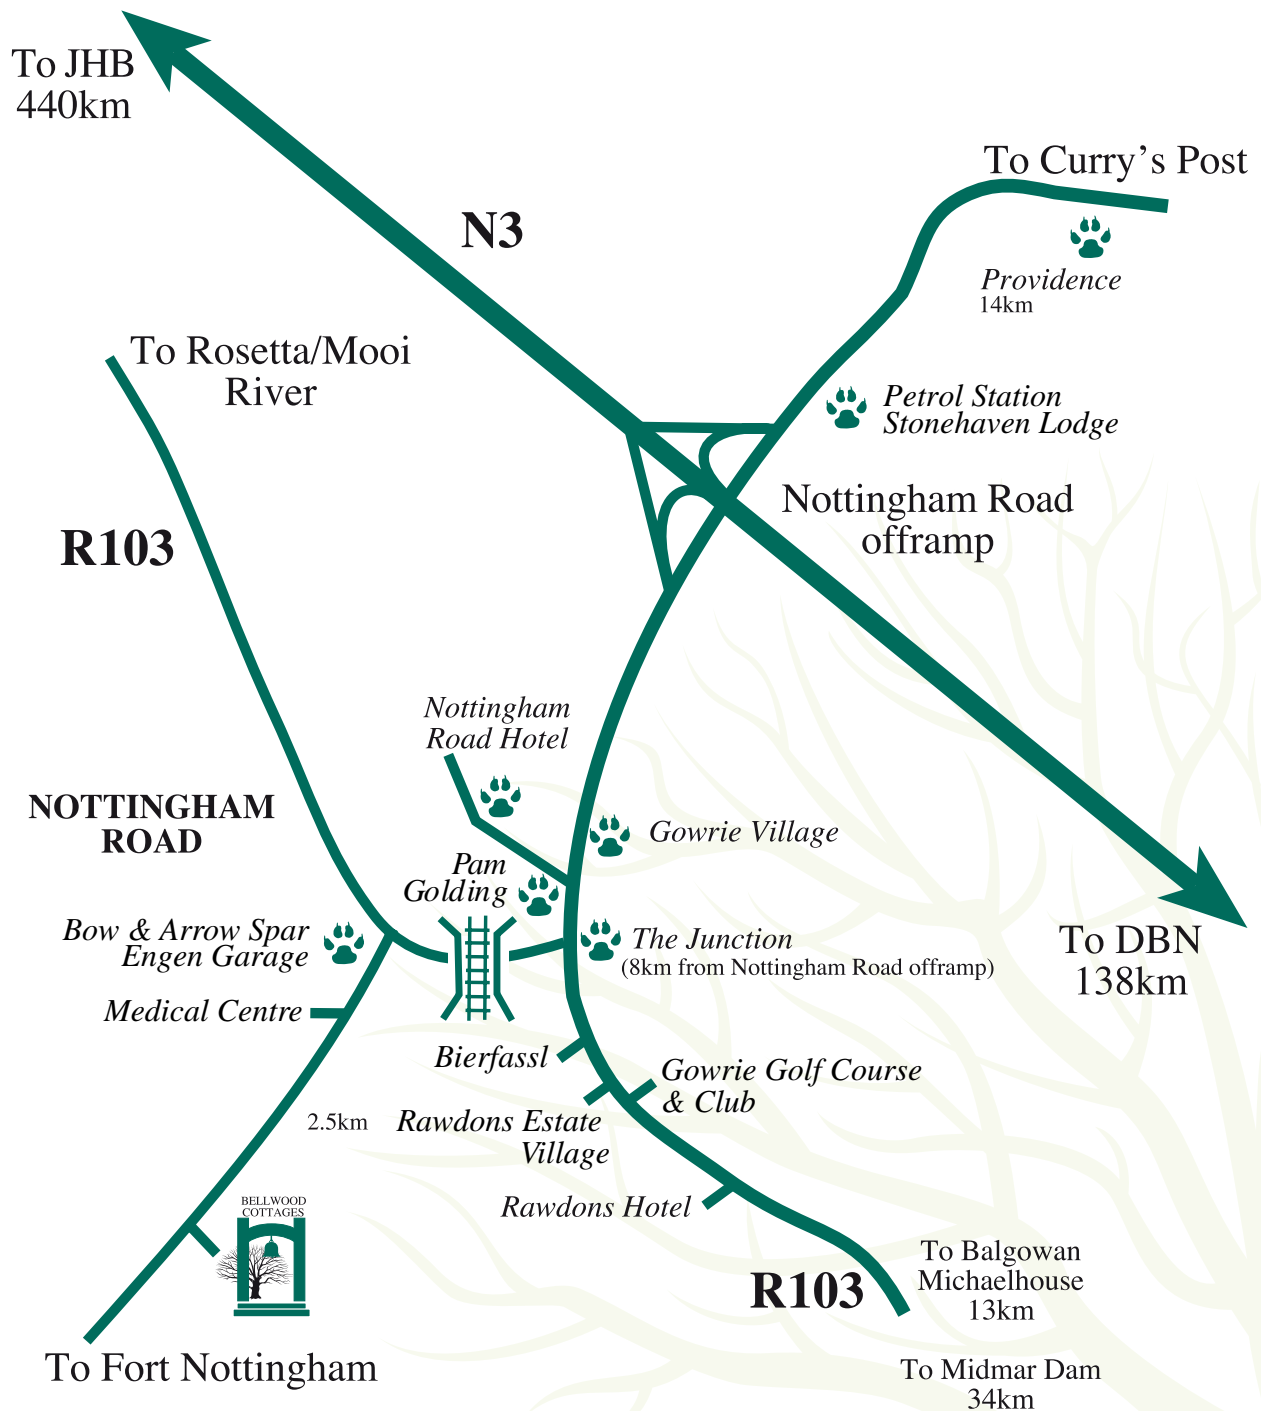

BELLWOOD MAP

PO Box 55, Nottingham Road
KwaZulu Natal, 3280

Tel / Fax: +27 (0) 33 266 6218
Cell: +27 (0) 82 495 5033
cottages@bellwood.co.za

www.bellwood.co.za

GPS Coordinates: 29°22'37.38"S 29°59'38.17"E

All distances indicated are measured from Bellwood.
Bellwood Cottages are on the Fort Nottingham Road,
2.5 kms from the village of Nottingham Road